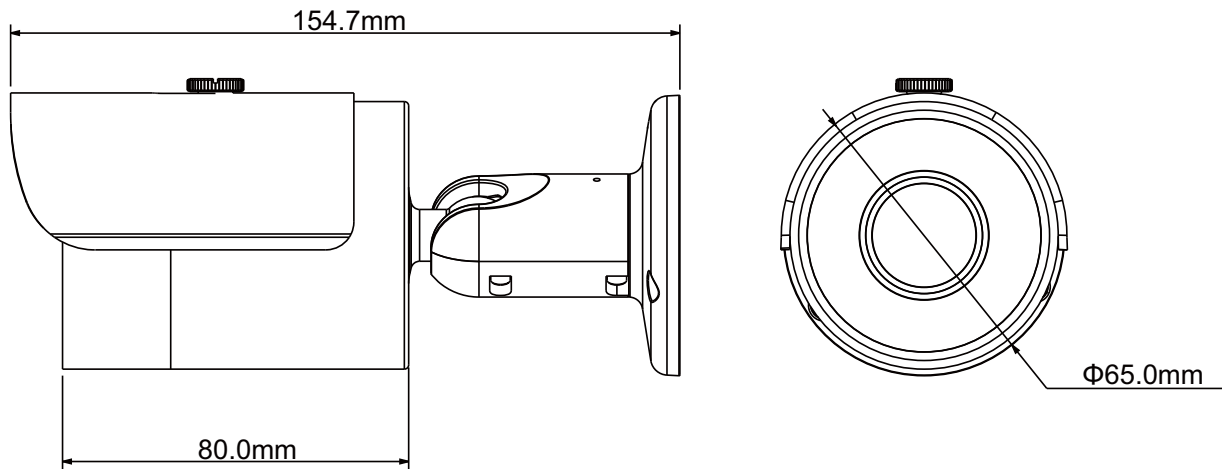

### Features

- 1/2.8" 2.4Megapixel CMOS
- 25/30fps@1080P, 25/30/50/60fps@720P
- High speed, long distance real-time transmission
- HD and standard definition switchable
- OSD Menu, control over coaxial cable
- DWDR, Day/Night(ICR), AWB, AGC, BLC, 3D-DNR
- 6mm fixed lens (3.6mm, 8mm optional)
- Max. IR LEDs length 30m, Smart IR
- IP67, DC12V

## Technical Specifications

Model	DH-HAC-HFW2220SP	DH-HAC-HFW2220SN
<b>Camera</b>		
Image Sensor	1/2.8" 2.4Megapixel CMOS	
Effective Pixels	1984(H)×1225(V)	
Electronic Shutter	1/3s~1/100,000s	
Video Frame Rate	25/30/50/60fps@720P; 25/30fps@1080P	
Synchronization	Internal	
Min. Illumination	0.05Lux@F1.2(AGC ON), 0Lux IR on	
Video Output	1-channel BNC HDCVI high definition video output/ CVBS standard definition video output (Can switch)	
<b>Camera Features</b>		
Max. IR LEDs Length	30m, Smart IR	
Day/Night	Auto(ICR) / Color / B/W	
Noise Reduction	2D/3D	
OSD Menu	Support	
<b>Lens</b>		
Focal length	6mm (3.6mm, 8mm optional)	
Angle of View	H: 53.4° (88° /39°)	
Mount Type	M12	
<b>General</b>		
Power Supply	DC12V±10%	
Power Consumption	Max 4.8W	
Working Environment	-30°C~+60°C / Less than 95%RH (no condensation)	
Transmission Distance	Over 500m via 75-3 coaxial cable	
Ingress Protection	IP67	
Dimensions(W×D×H)	Φ65mm×154.7mm	
Weight	0.38kg	
Material	Metal	

## Dimensions (mm)